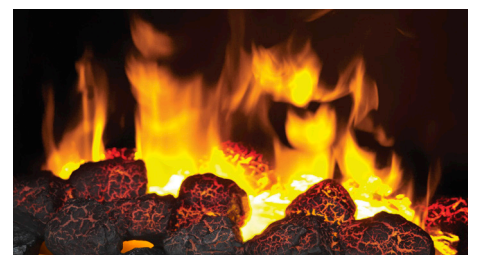

Bellemont

INSET ELECTRIC FIRE

BLL20

Features

- Unique Optimyst effect
- 2kW heat output
- Choice of 2 heat settings
- Thermostat
- LED lighting
- Remote control
- Coal fuel bed
- Flame effect only

Bellemont

Remote Control

Fuel Bed