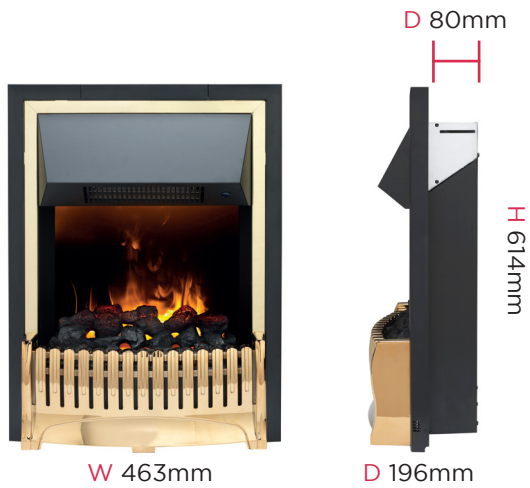

Bellemont

Remote Control

Fuel Bed

Bellemont

W 463mm

D 196mm

Dimensions & Weight

Height (mm)	Width (mm)	Depth (mm)	Weight (kg)
614mm	463mm	196mm	7.5kg

Product Features

Heat Output	2kW
Heat Settings	2 - 1kW / 2kW
Variable Thermostat	Y
Fan Heat / Radiant Heat	Yes / No
Location of Controls	Top of fire (behind cover)
On/Off Switch	Y
Remote Control	Y
Batteries Included	Y (1 x CR2032)
Optimyst Effect	Y
Flame Type	Optimyst
Water Tank Size	750ml
Fuel Bed Supplied	Coals

Product Features

Product Category	Electric Fires
Product Type	Inset
Brand	Dimplex
Model/Range Name	Bellemont
Flame Effect	Optimyst
Model Reference	BLL20
Material Code	X-059116
Barcode	5011139059116
Approvals	CE/UKCA
Guarantee Period	2 years

Product Features

Lot 20 Compliant	Y
Freestanding	N
Wall Mountable	N
Inset	Y
Spacer Kit	N
Suite	N
Lamp Type	LED
Kettle (IEC) Lead	N
Safety Cut Out	Y
Power Cord Length	1.8m
Core Materials	Steel/plastic
Finish / Colour	Brass / Black